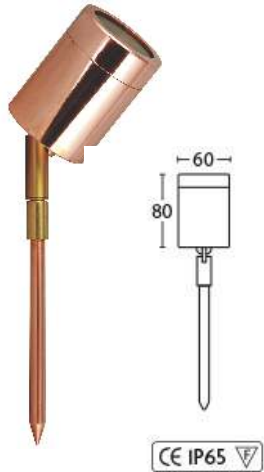

COPPER OUTDOOR GARDEN LIGHT INSTALLATION

Copper Spike Light

Outdoor Garden Lighting Packages

10 x Copper Garden Lights

**\$2500
fully installed**

Includes: light fittings, transformers, led globes, cable, labour.